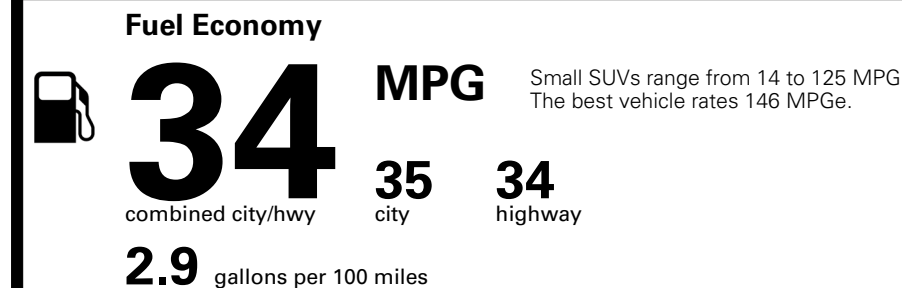

Inland Freight & Handling : \$1,600.00
Total Price : **\$43,010.00**

Proudly Supporting Hyundai Hope On Wheels and the Fight Against Pediatric Cancer Since 1998

EPA DOT Fuel Economy and Environment

Gasoline Vehicle