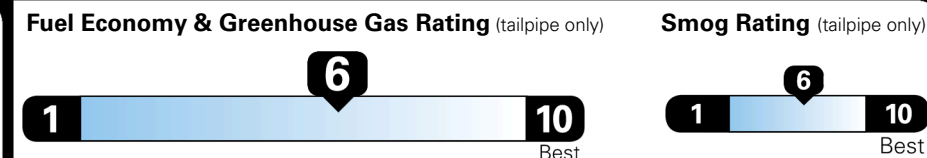

This vehicle emits 258 grams CO₂ per mile. The best emits 0 grams per mile (tailpipe only). Producing and distributing fuel also create emissions; learn more at fueleconomy.gov.

Actual results will vary for many reasons, including driving conditions and how you drive and maintain your vehicle. The average new vehicle gets 29 MPG and costs $8,500 to fuel over 5 years. Cost estimates are based on 15,000 miles per year at $ 3.30 per gallon. MPGe is miles per gasoline gallon equivalent. Vehicle emissions are a significant cause of climate change and smog.

fueleconomy.gov

Calculate personalized estimates and compare vehicles

Manufacturer's suggested retail price includes manufacturer's recommended pre-delivery service. Gasoline license and title fees state and local taxes and dealer installed options and accessories are not included in the manufacturer's suggested retail price. This label has been affixed to this vehicle by Hyundai Motor America, pursuant to the requirements of 15 U.S.C. 1231 et seq. which prohibits its removal or alteration prior to delivery to the ultimate purchaser.

PARTS CONTENT INFORMATION FOR VEHICLE IN THIS CARLINE:
U.S./CANADIAN PARTS CONTENT: 39 %
MAJOR SOURCES OF FOREIGN PARTS CONTENT: KOREA: 46 %

Note: Parts content does not include final assembly, distribution, or other non-parts costs.
FOR THIS VEHICLE:

FINAL ASSEMBLY POINT: MONTGOMERY, ALABAMA U.S.A.
COUNTRY OF ORIGIN:
ENGINE: KOREA
TRANSMISSION: KOREA

153 A